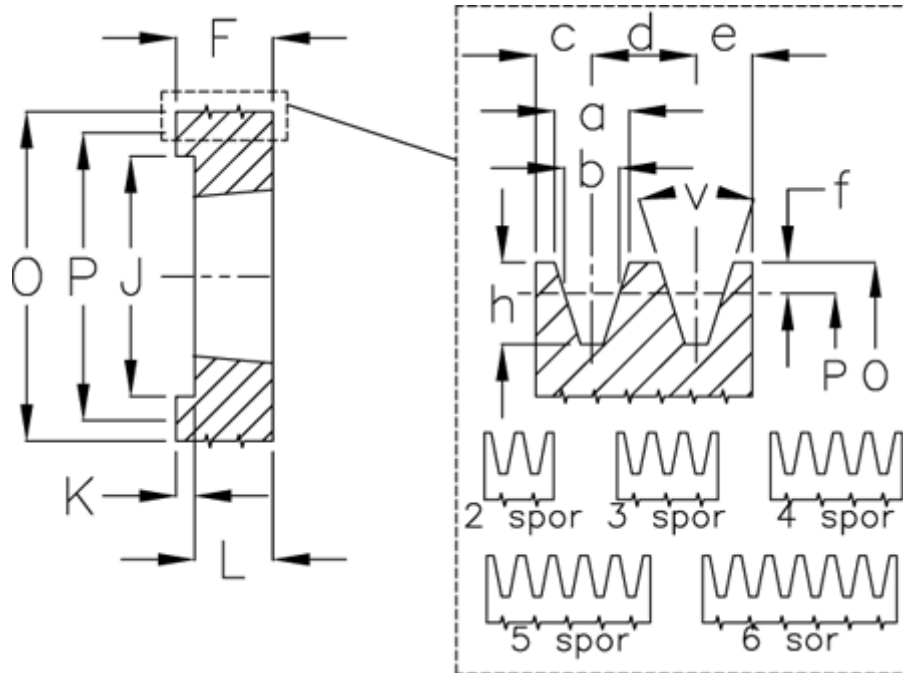

Article number: 604113010002

Description: V-belt pulley SPZ 100/2 TL1610

Measures

a	= 9,7	For bush	= 1610	P	= 100
b	= 8,5	h	= 11	Type	= SPZ
Bush ζ max	= 42	J	= 71.0	v	= 38 grader
c	= 8	K	= 3		
d	= 12	L	= 25		
e	= 8	m	= -		
f	= 2	Number of ribs	= 2		
F	= 28	O	= 104		